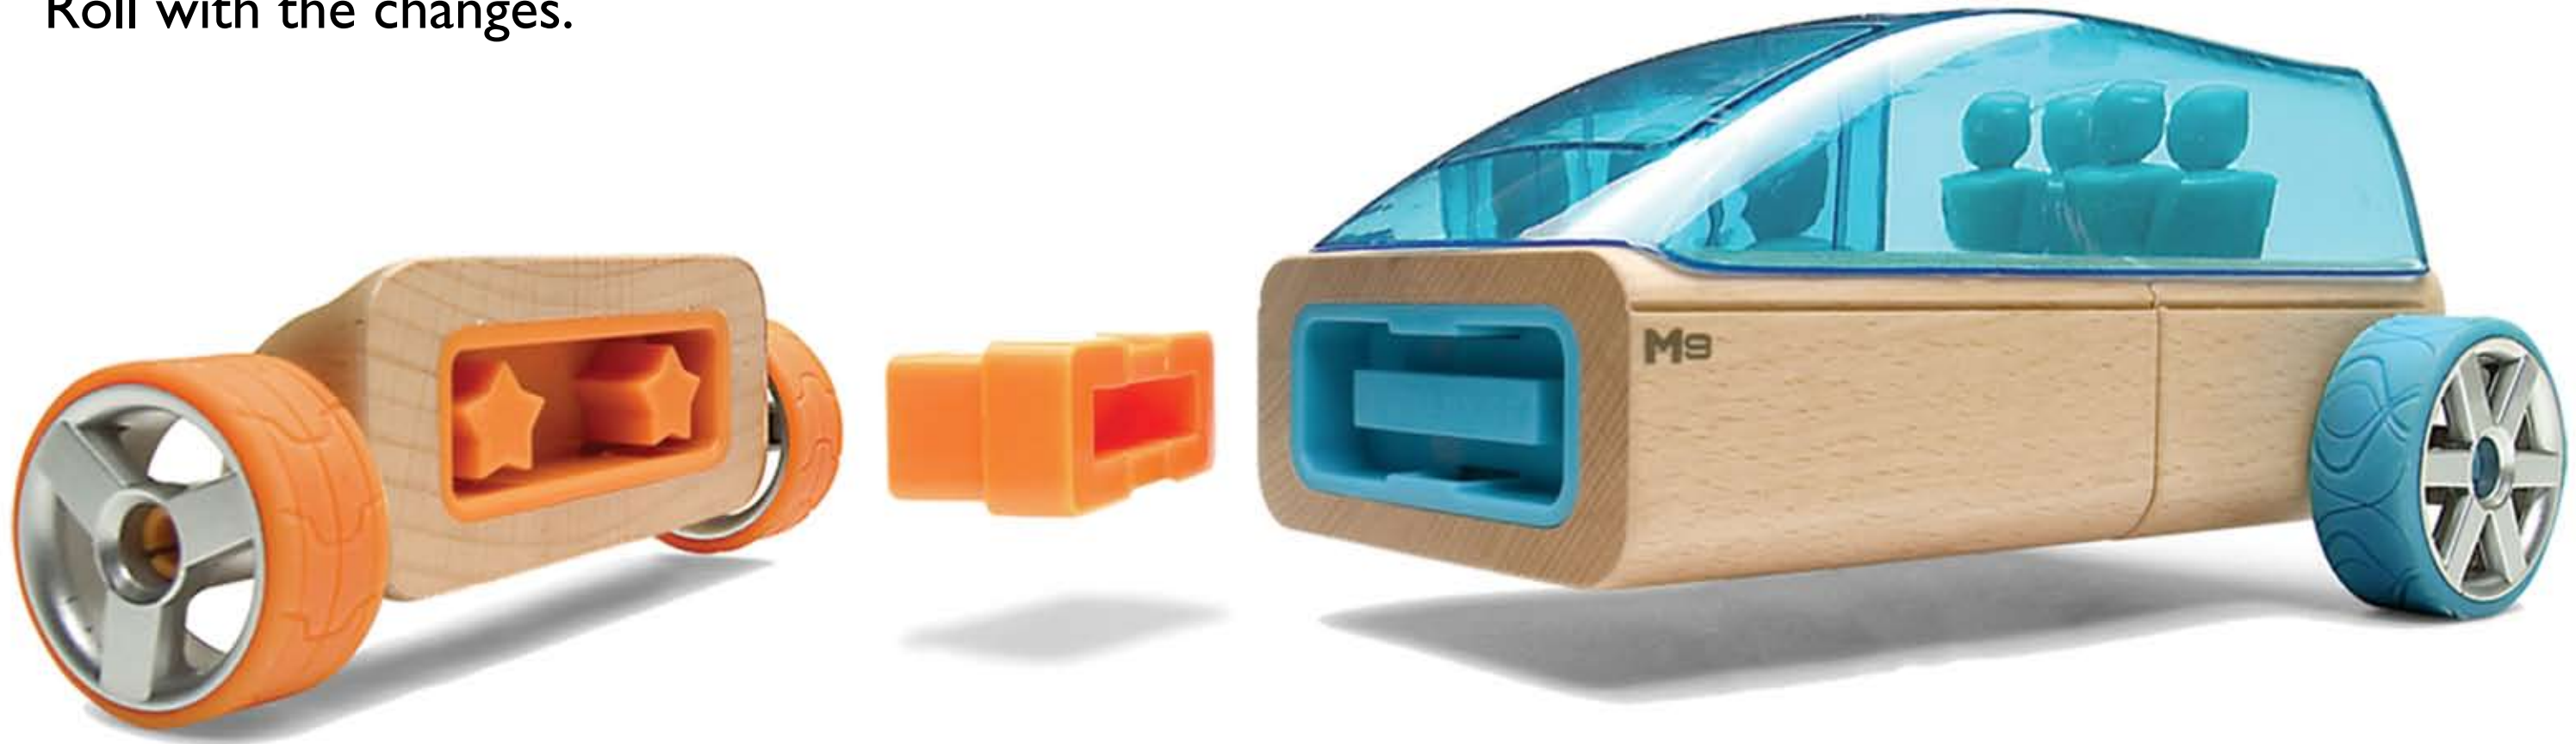

Roll with the changes.