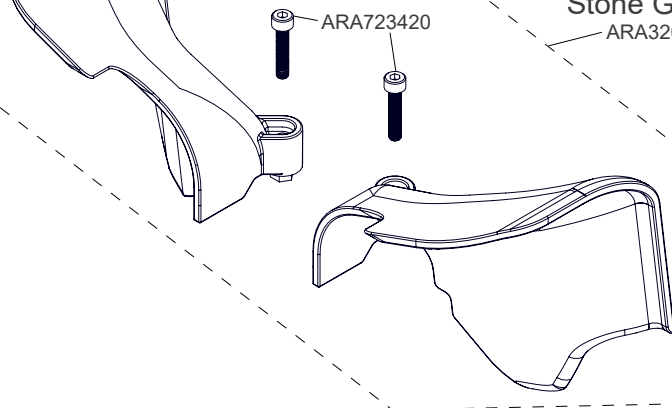

Stone Guards