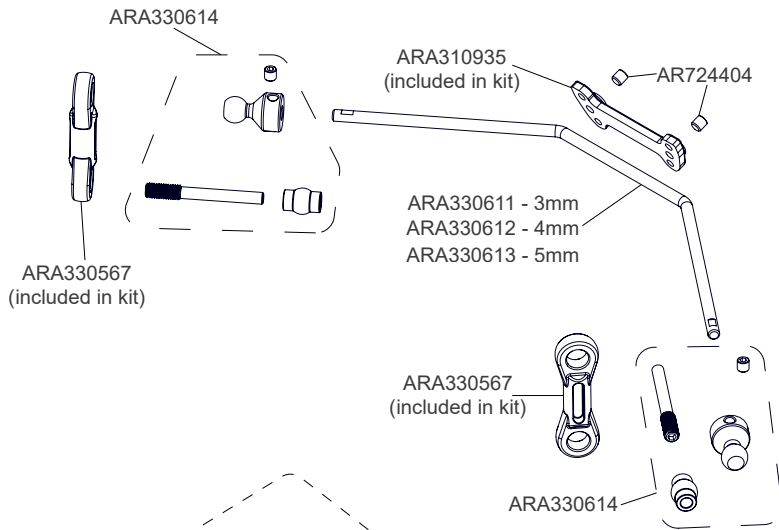

Rear Springs  
ARA330618  
ARA330619  
ARA330573 - STD  
ARA330620

Differential Differential Différentiel  
Diferencial 差动 差動

Body & Tire Karosserie & Reifen  
Carrosserie & Pneu  
Cuerpo & Neumático  
车身及轮胎 ボディとタイヤ

ARA510122 WHEEL  
ARA520055 TIRE & INSERT  
ARA550061 GLUED PAIR

Optional

Sway Bars

Mod1 Pinions

- SAFE-D5  
5mm Bore
- ARA311052 12T
  - ARA311053 13T
  - ARA310961 14T
  - ARA310962 15T
  - ARA310963 16T
  - ARA310964 17T
  - ARA310965 18T
  - ARA310966 19T
  - ARA310967 20T
  - ARA310968 21T
  - ARA310969 22T
  - ARA310970 23T
  - ARA310971 24T
  - ARA310972 25T
  - ARA311056 26T
  - ARA311057 27T
  - ARA311058 28T
  - ARA311059 29T
  - ARA311060 30T

- SAFE-D8  
8mm Bore
- ARA311036 16T
  - ARA311037 17T
  - ARA311038 18T
  - ARA311039 19T
  - ARA311040 20T
  - ARA311041 21T
  - ARA311042 22T
  - ARA311043 23T
  - ARA311044 24T
  - ARA311045 25T
  - ARA311046 26T
  - ARA311047 27T
  - ARA311048 28T
  - ARA311049 29T
  - ARA311050 30T