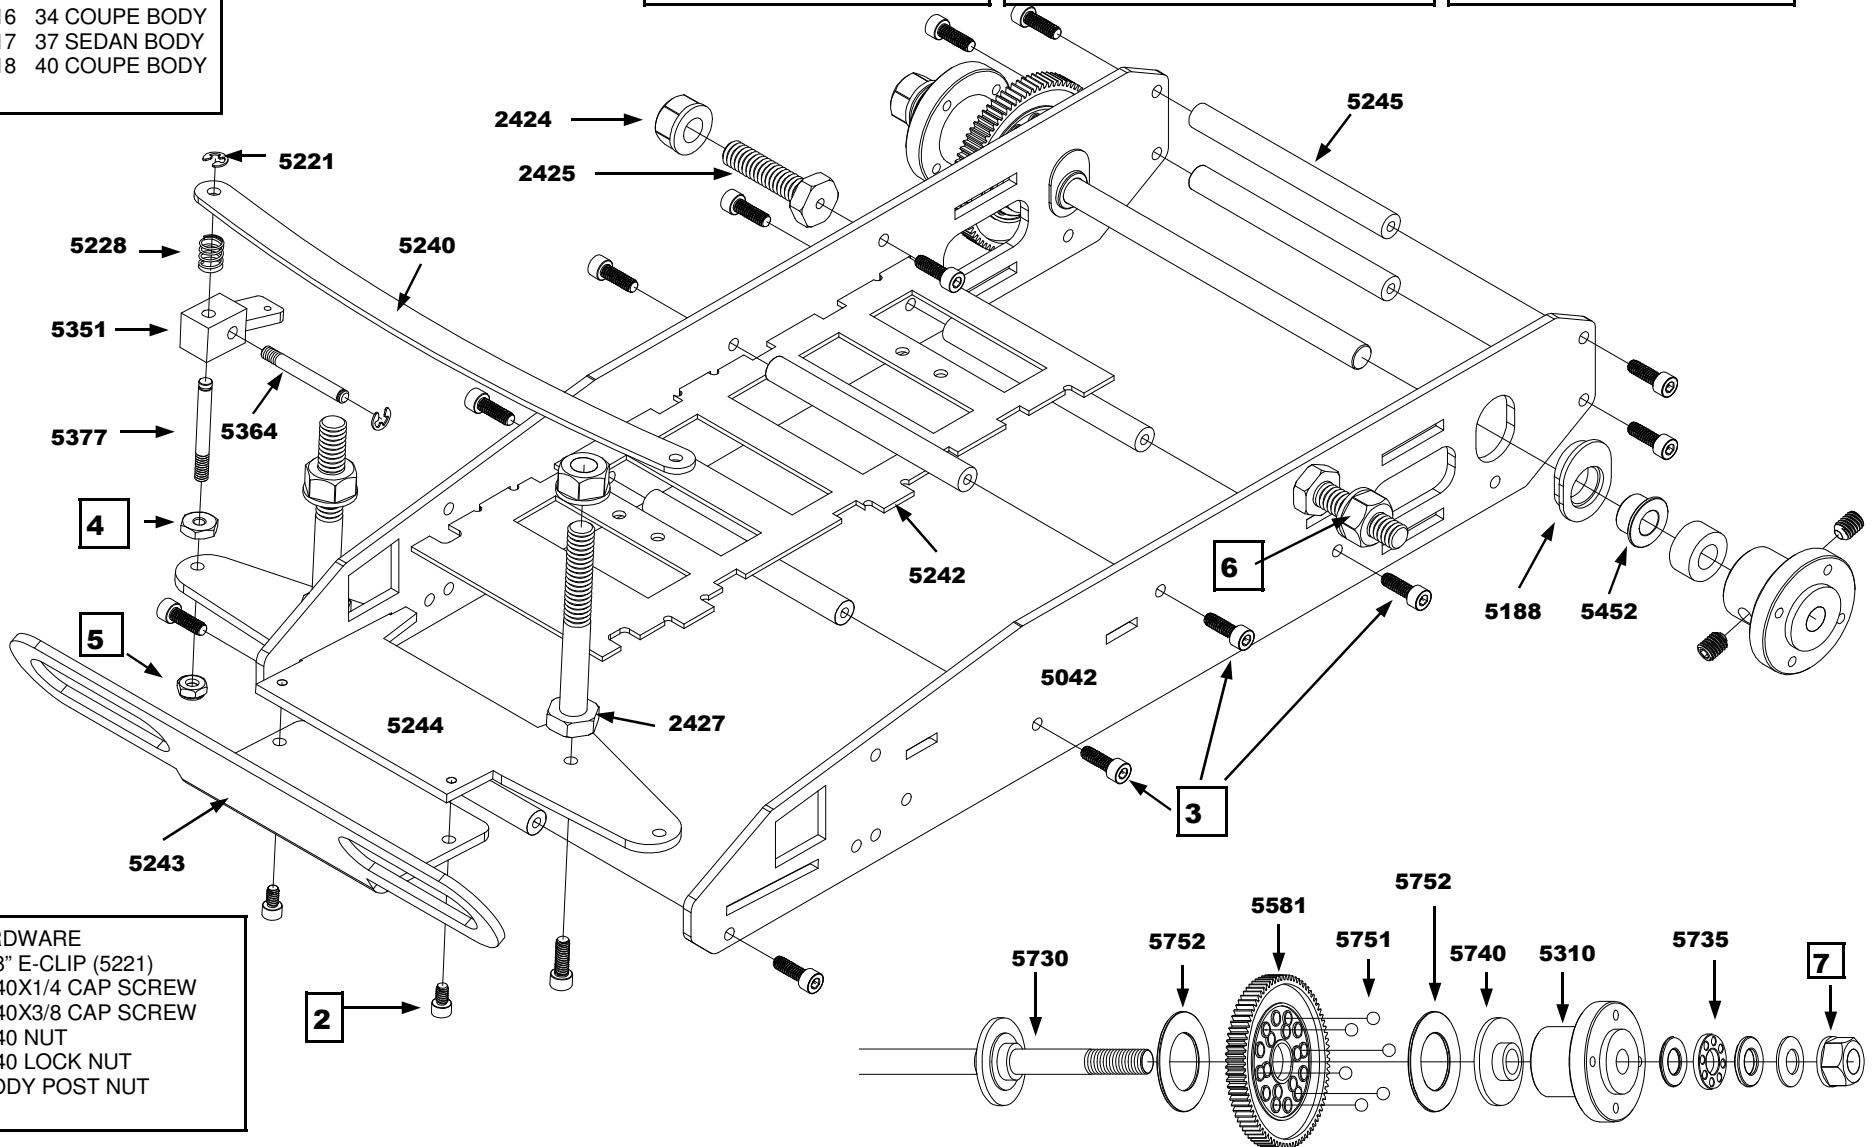

**2010 R/C LEGENDS COUPE KIT**  
**2011 R/C LEGENDS SEDAN KIT**

- 1016 34 COUPE BODY
- 1017 37 SEDAN BODY
- 1018 40 COUPE BODY

- 2403 BODY CLIPS
- 2425 BODY MOUNTS, 1"
- 2427 BODY MOUNTS, 2"
- 5042 CHASSIS PLATES (PR)
- 5188 AXLE HEIGHT ADAPT.
- 5221 1/8" E-CLIPS
- 5228 FRONT SPRINGS
- 5240 KINGPIN BRACE
- 5242 BATTERY TRAY
- 5243 BUMPER

- 5244 FRONT AXLE PLATE
- 5245 NYLON CHASSIS SPACERS (6)
- 5308 WIRE LINKAGE KIT
- 5351 STEERING BLOCKS
- 5364 STUB AXLES
- 5377 KINGPINS
- 5452 REAR BUSHINGS (2)
- 5457 FRONT BUSHINGS (4)
- 5521 21 TOOTH PINION GEAR

- 5310 DIFF SIDE HUB
- 5311 SET SCREW HUB
- 5581 81 TOOTH DIFF GEAR
- 5730 DIFF AXLE
- 5735 THRUST BEARING KIT
- 5736 CONE WASHER
- 5740 ALUM. ADAPTOR
- 5751 DIFF BALLS
- 5752 DRIVE RINGS
- 7218 DIFF NUTS

- HARDWARE**
- 1 1/8" E-CLIP (5221)
  - 2 4-40X1/4 CAP SCREW
  - 3 5-40X3/8 CAP SCREW
  - 4 5-40 NUT
  - 5 5-40 LOCK NUT
  - 6 BODY POST NUT