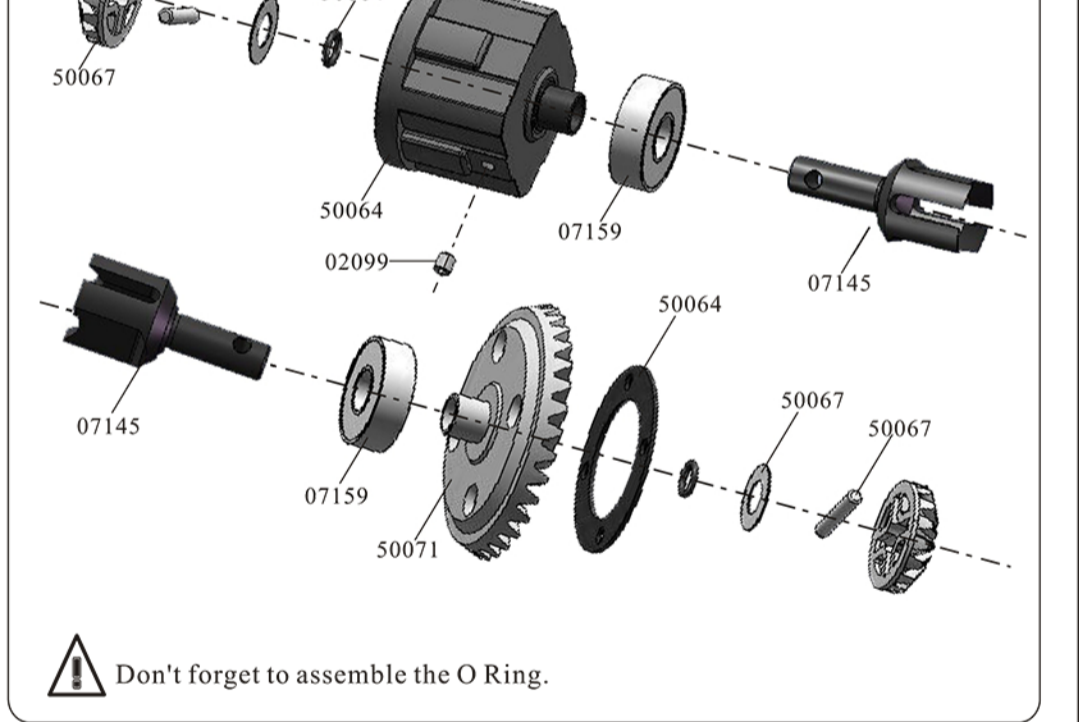

Diff. Box Exploded View