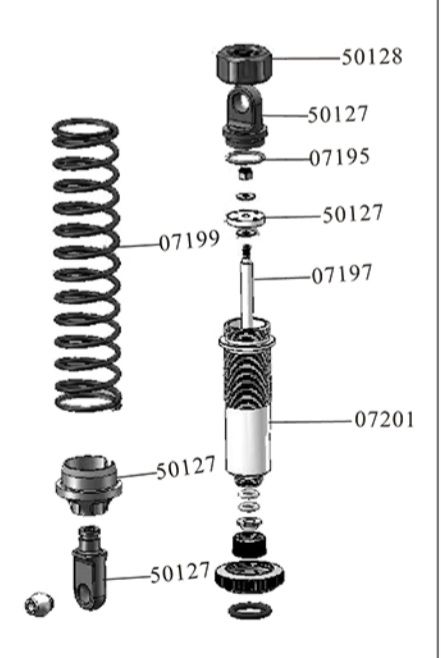

07103-Rear Shock Absorber Exploded View(Long)