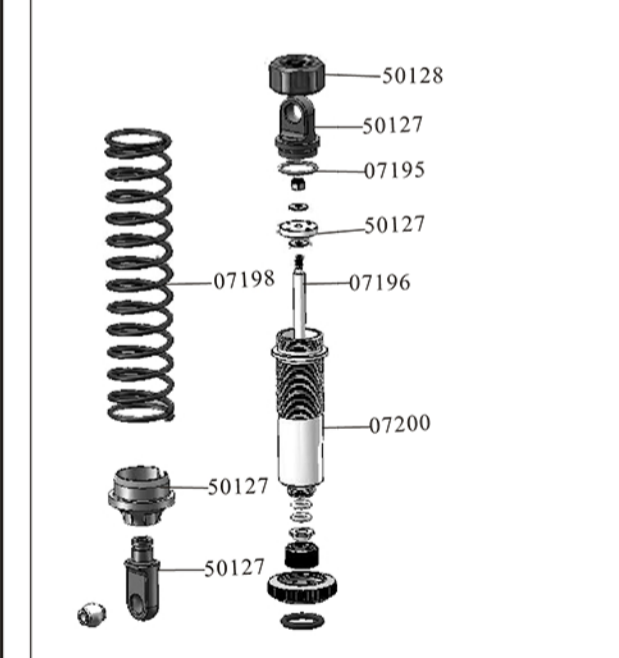

07178-Second Way Gear Washerφ 4.2*10*1.0mm	50076-First Way Gear Washerφ 8*15*1.5mm	50078-Servo Washers φ 3*8*0.8mm	07151-Front Sus.Arm Ball (AL.) Length:12mm	07152-Shock lower Ball (AL.) Length:10mm
07153-Shock Upper Ball (AL.)	50114-Servo Link Ball φ8mm	02102-Nuts(M3)	02055-Nuts(M4)	50080-Nuts(M5)
50081-Nuts(M6)	07204-Nuts(M10)	50111-Hex Head Grub Screw(5*10) 4P	50107-Hex Head Grub Screw(6*6) 8P	50108-Hex Head Grub Screw(5*5) 8P
02099-Hex Head Grub Screw(4*4) 10P	50110-Hex Head Grub Screw(3*3) 8P	50202-Column Head Hex Self-tapping Screw (3*16) 12P	07176-Column Head Hex Self-tapping Screw (4*16) 12P	50097-Column Head Mechanical Screw(5*35) 6P
50099-Column Head Mechanical Screw(6*40) 4P	07182-Countersunk Mechanical Screw(4*25) 4P	07168-Countersunk Mechanical Screw (4*8) 12P	50084-Countersunk Mechanical Screw(4*12) 12P	50085-Countersunk Mechanical Screw(4*16) 12P
50086-Countersunk Mechanical Screw(4*20) 8P	50087-Countersunk Mechanical Screw(4*25) 8P	50088-Countersunk Mechanical Screw (5*12) 12P	50089-Countersunk Mechanical Screw(5*15) 12P	50092-Countersunk Mechanical Screw(5*25) 4P
50104-Cap Head Mechanical Screw(4*25) 4P	50105-Cap Head Mechanical Screw(4*30) 4P	50106-Cap Head Mechanical Screw(5*15) 10P	50100-Cap Head Mechanical Screw(3*10) 8P	07169-Cap Head Mechanical Screw(4*12) 8P

07102-Front Shock Absorber Exploded View(Short)