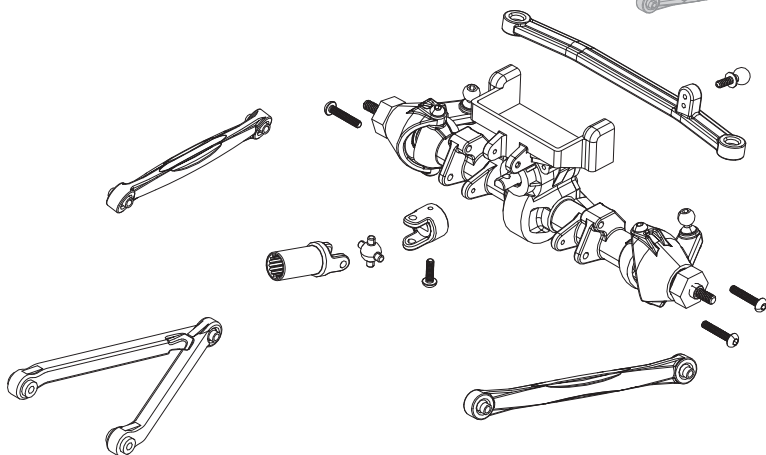

AXI31608

SCX24 Transmission (assembled)
SCX24 Getriebe (montiert)
Transmission SCX24 (assemblée)
SCX24 Trasmissione (assemblata)

AXI31609

SCX24 Front Axle (assembled)
SCX24 Vorderachse (montiert)
Essieu avant SCX24 (assemblé)
SCX24 Assale anteriore (assemblato)

AXI31610

SCX24 Rear Axle (assembled)
SCX24 Hinterachse (montiert)
Essieu arrière SCX24 (assemblé)
SCX24 Assale posteriore (assemblato)

AXI204000

SCX24 Suspension Links (short, medium, long)

SCX24 Aufhängeglieder (kurz, mittel, lang)

Bras de suspension SCX24 (court, moyen, long)

SCX24 Bielle sospensioni (corte, medie, lunghe)

AXI31614

SCX24 Chassis Set
SCX24 Karosseriesatz
Ensemble de carrosserie SCX24
SCX24 Set telaio

AXI200001, AXI200002