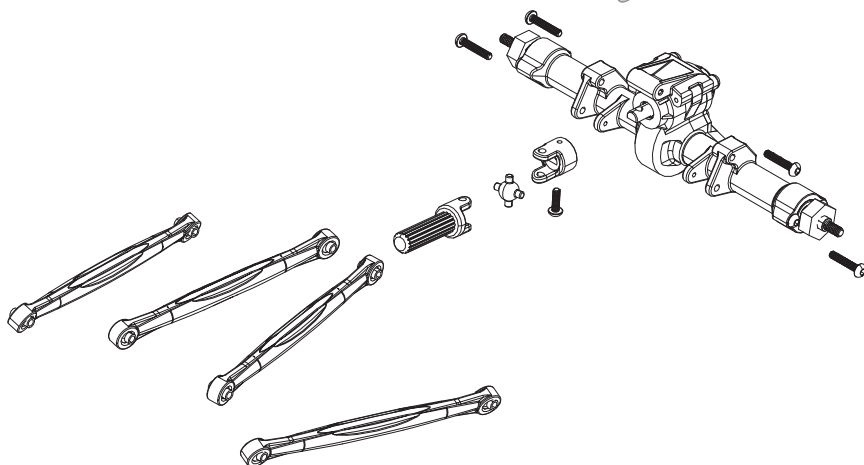

AXI31608

SCX24 Transmission (assembled)
SCX24 Getriebe (montiert)
Transmission SCX24 (assemblée)
SCX24 Trasmissione (assemblata)

AXI31609

SCX24 Front Axle (assembled)
SCX24 Vorderachse (montiert)
Essieu avant SCX24 (assemblé)
SCX24 Assale anteriore (assemblato)

AXI31610

SCX24 Rear Axle (assembled)
SCX24 Hinterachse (montiert)
Essieu arrière SCX24 (assemblé)
SCX24 Assale posteriore (assemblato)

AXI204000

SCX24 Suspension Links (short, medium, long)

SCX24 Aufhängeglieder (kurz, mittel, lang)

Bras de suspension SCX24 (court, moyen, long)

SCX24 Bielle sospensioni (corte, medie, lunghe)

AXI31614

SCX24 Chassis Set
SCX24 Karosseriesatz
Ensemble de carrosserie SCX24
SCX24 Set telaio

AXI200001, AXI200002