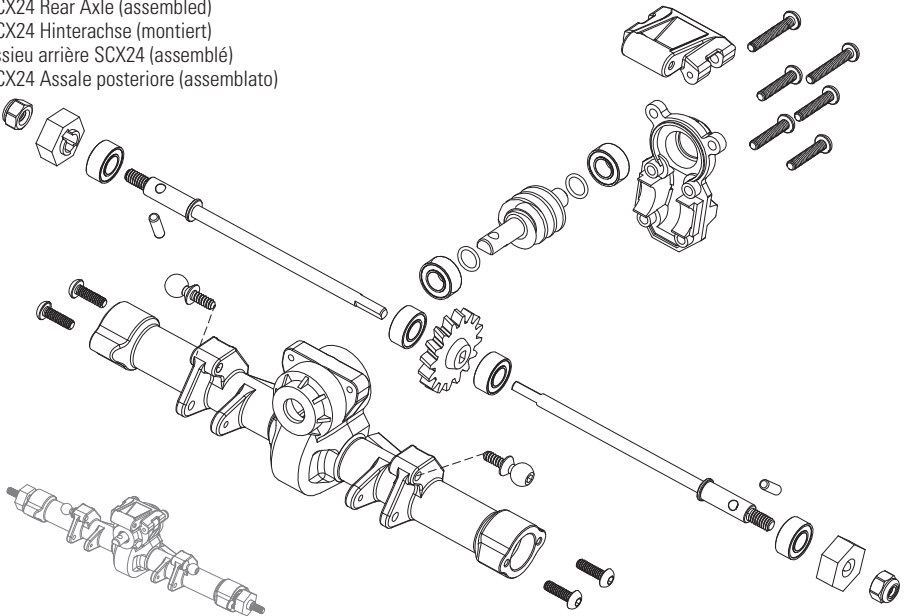

AXI31611 and AXI204000

SCX24 Driveshaft Set (short, medium, long)
SCX24 Antriebswellensatz (kurz, mittel, lang)
Ensemble d'arbre
de transmission SCX24 (court, moyen, long)
SCX24 Set albero di trasmissione
(corto, medio, lungo)

AXI31608

SCX24 Transmission (assembled)
SCX24 Getriebe (montiert)
Transmission SCX24 (assemblée)
SCX24 Trasmissione (assemblata)

AXI31609

SCX24 Front Axle (assembled)
SCX24 Vorderachse (montiert)
Essieu avant SCX24 (assemblé)
SCX24 Assale anteriore (assemblato)

AXI31610

SCX24 Rear Axle (assembled)
SCX24 Hinterachse (montiert)
Essieu arrière SCX24 (assemblé)
SCX24 Assale posteriore (assemblato)

AXI204000

SCX24 Suspension Links (short, medium, long)

SCX24 Aufhängeglieder (kurz, mittel, lang)

Bras de suspension SCX24 (court, moyen, long)

SCX24 Bielle sospensioni (corte, medie, lunghe)

AXI31614

SCX24 Chassis Set
SCX24 Karosseriesatz
Ensemble de carrosserie SCX24
SCX24 Set telaio

AXI200001, AXI200002