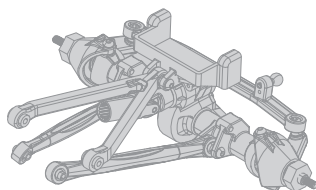

AXI31611 and AXI204000

SCX24 Driveshaft Set (short, medium, long)
SCX24 Antriebswellensatz (kurz, mittel, lang)
Ensemble d'arbre
de transmission SCX24 (court, moyen, long)
SCX24 Set albero di trasmissione
(corto, medio, lungo)

AXI31608

SCX24 Transmission (assembled)
SCX24 Getriebe (montiert)
Transmission SCX24 (assemblée)
SCX24 Trasmissione (assemblata)

AXI31609

SCX24 Front Axle (assembled)
SCX24 Vorderachse (montiert)
Essieu avant SCX24 (assemblé)
SCX24 Assale anteriore (assemblato)

AXI31610

SCX24 Rear Axle (assembled)
SCX24 Hinterachse (montiert)
Essieu arrière SCX24 (assemblé)
SCX24 Assale posteriore (assemblato)

AXI204000

SCX24 Suspension Links (short, medium, long)

SCX24 Aufhängeglieder (kurz, mittel, lang)

Bras de suspension SCX24 (court, moyen, long)

SCX24 Bielle sospensioni (corte, medie, lunghe)

AXI31614

SCX24 Chassis Set
SCX24 Karosseriesatz
Ensemble de carrosserie SCX24
SCX24 Set telaio

AXI200001, AXI200002