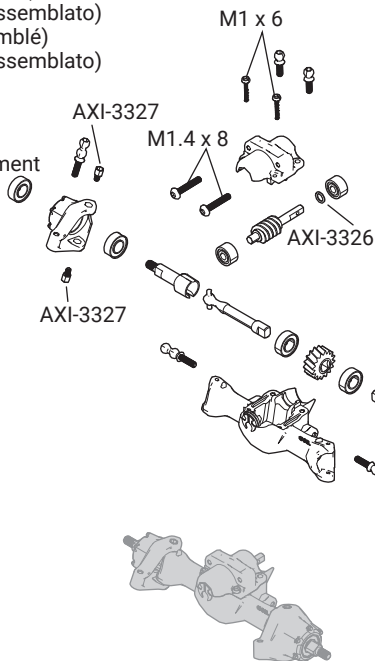

AXI-3324

Front Axle (assembled)
Assale anteriore (assemblato)
Essieu avant (assemblé)
Assale anteriore (assemblato)

AXI-3318

Bearing Set
Lagersatz
Ensemble de roulement
Set cuscinetti

AXI-3331

Screw Set
Schraubensatz
Ensemble de vis
Set viti