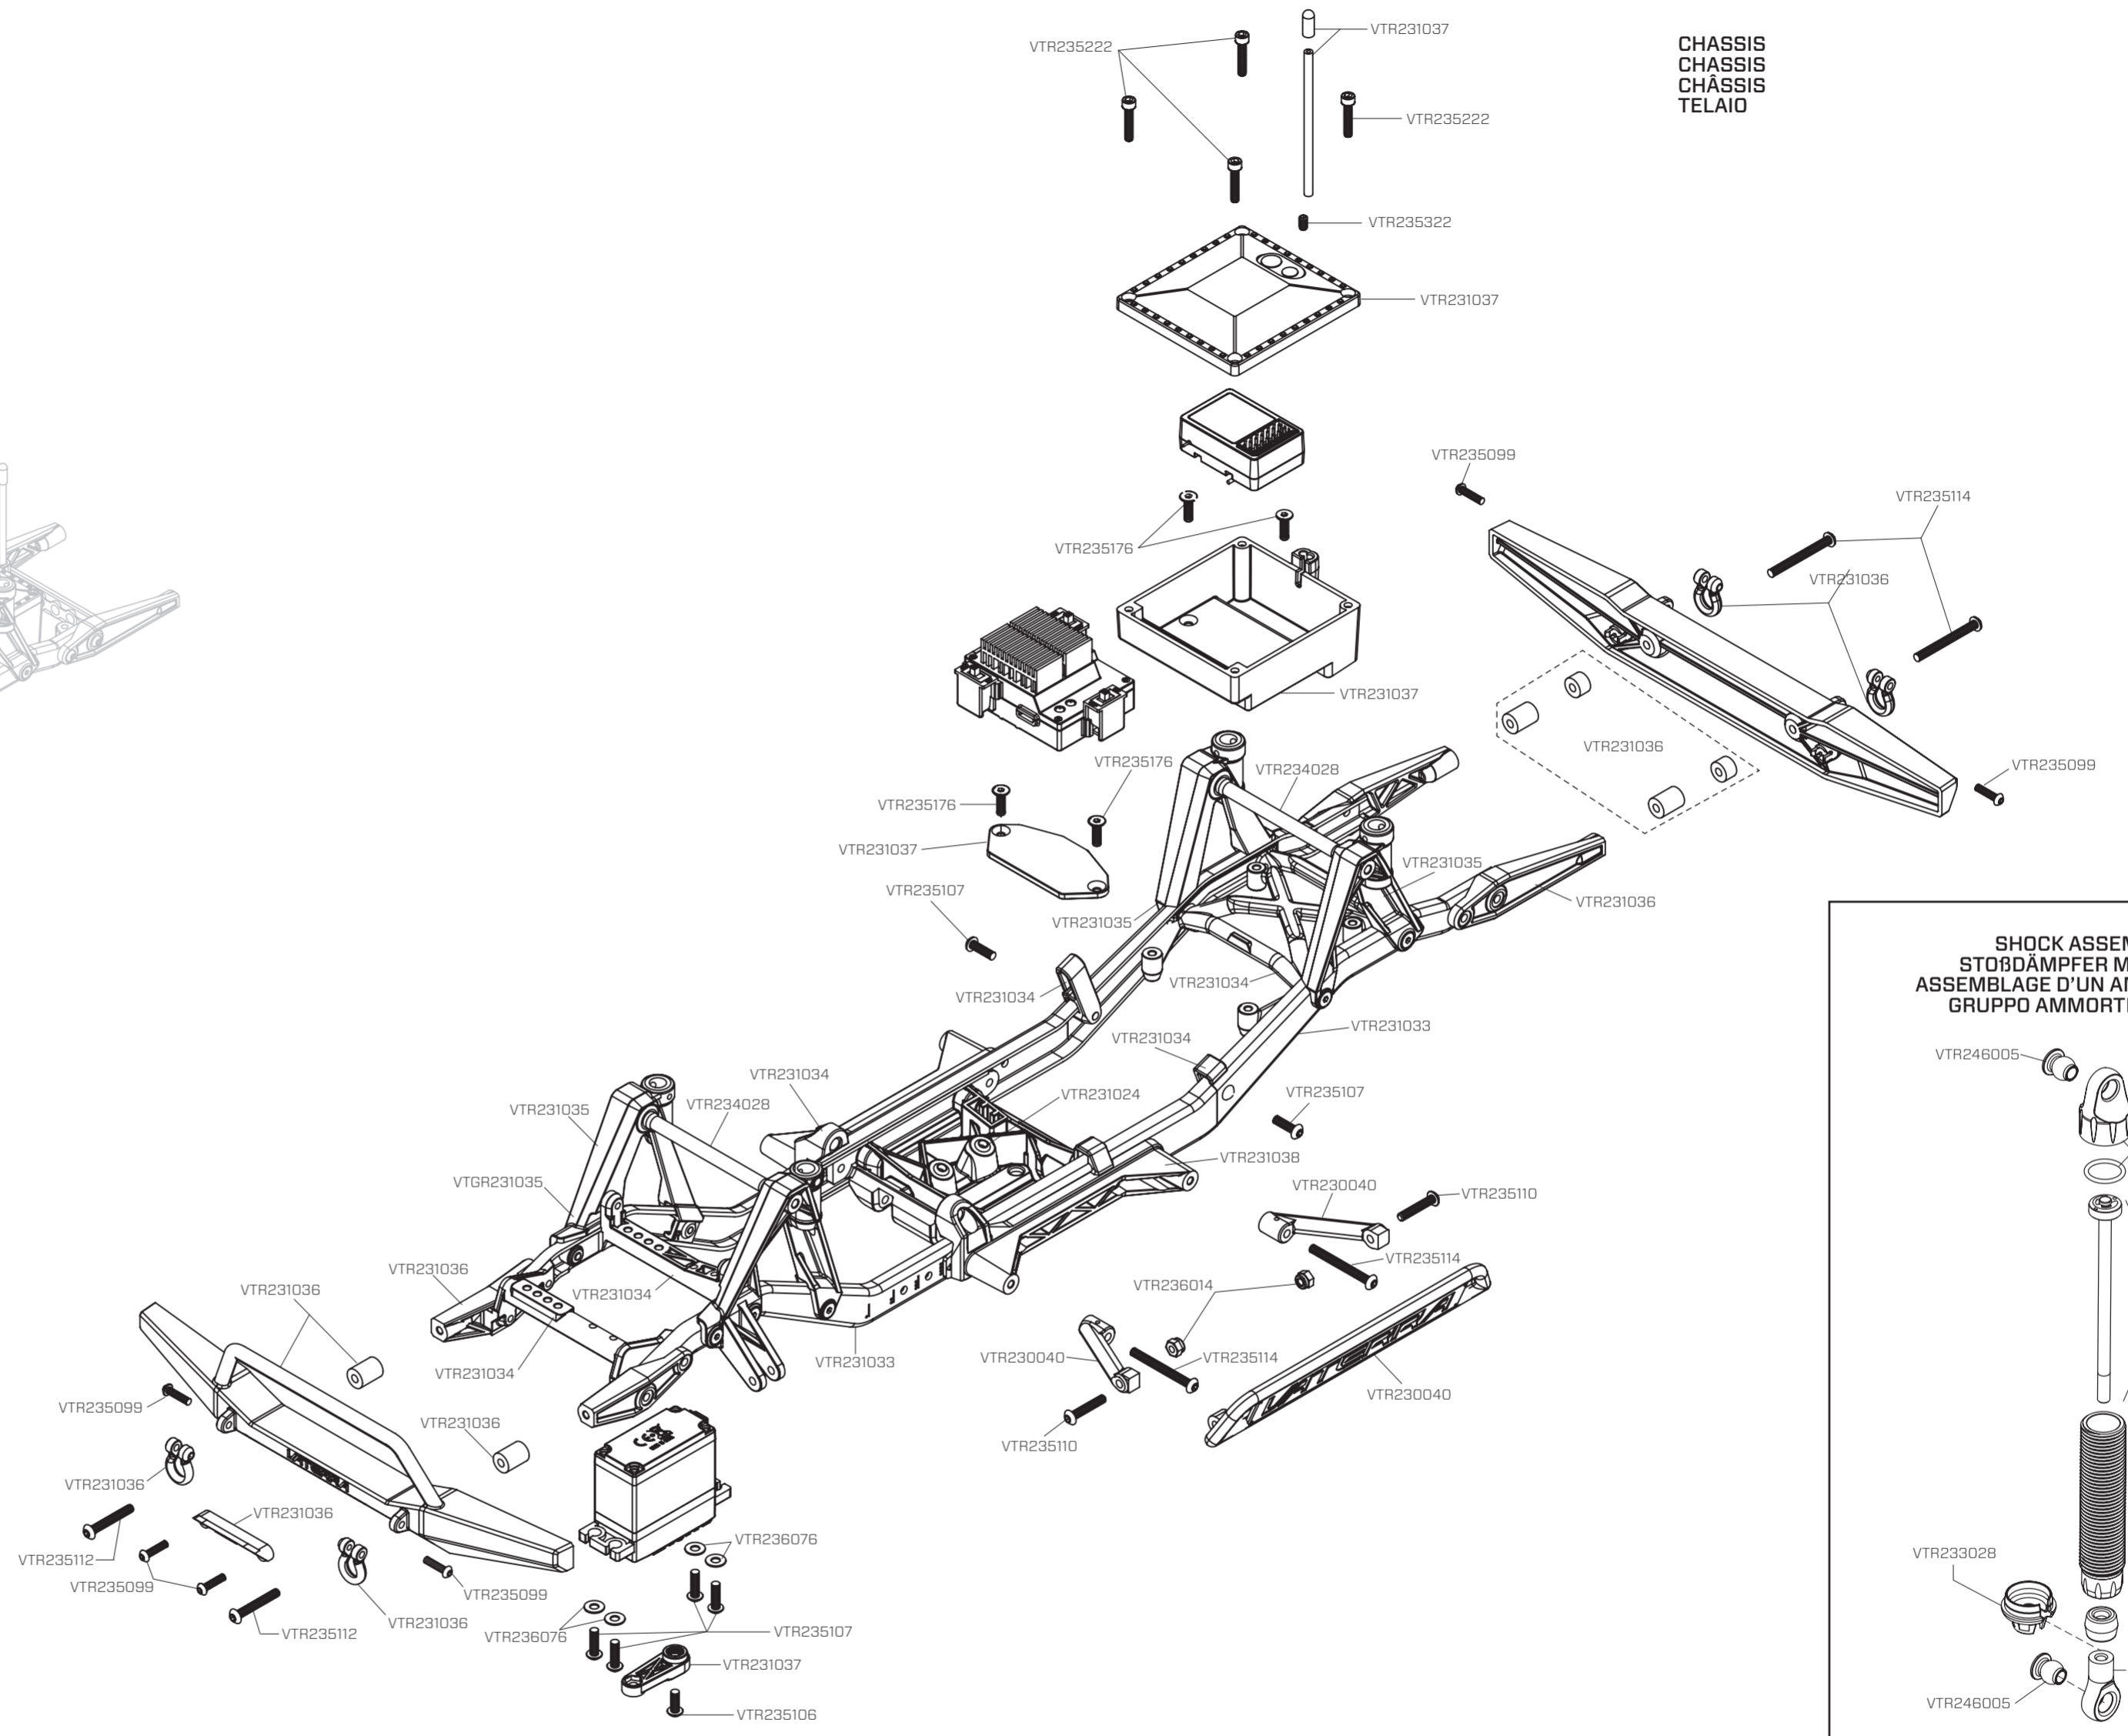

CHASSIS
CHASSIS
CHASSIS
TELAIO